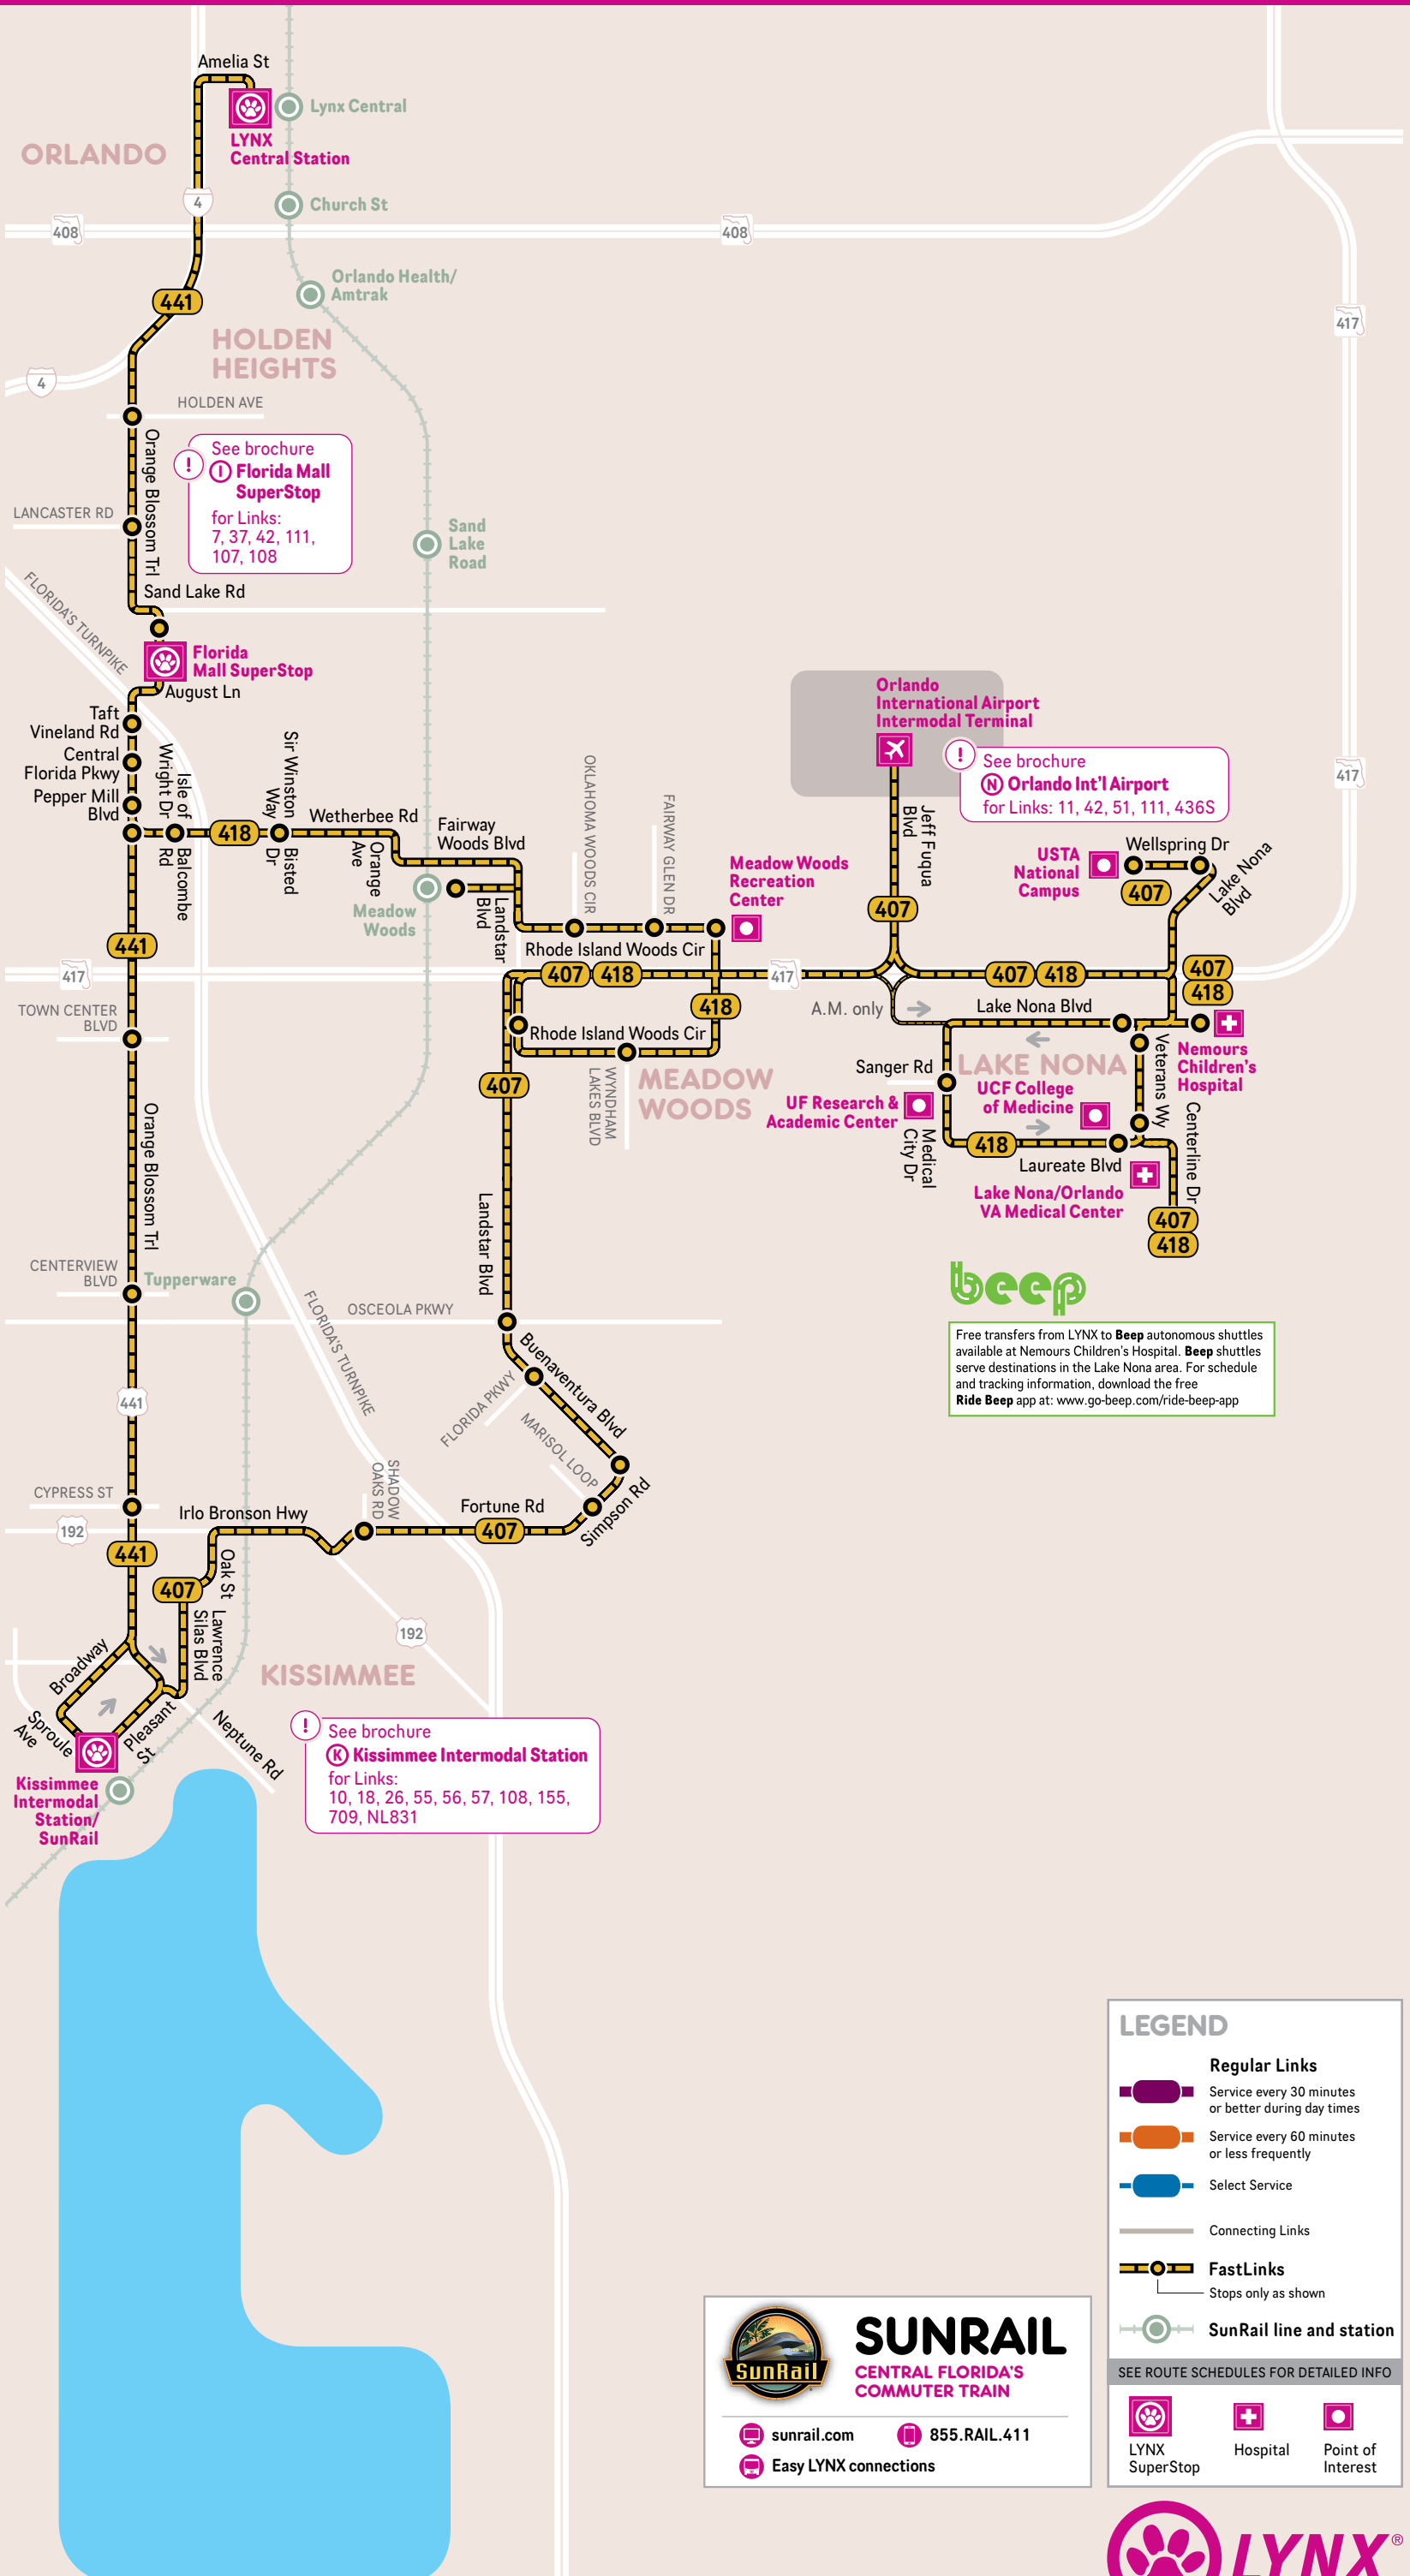

WELCOME ABOARD!

LYNX operates 80 Links to great places throughout Central Florida. If you don't see your destination here, **CONTACT US** and we can connect you to the right Link for your trip.

Riding LYNX is also easy on your wallet. You can pay for your trip as you board the bus:

ONE RIDE	ALL-DAY	
$2.00 Regular	$4.50 Regular	Link 709 and LYMMO are currently Fare Free.
$1.00 with LYNX discount fare ID	$2.25 with LYNX discount fare ID	Please see individual Link schedules for more information.
		EXACT FARE REQUIRED No change given.

Ready to roll? Look inside for more info...

LYNX is the public transit provider for Orange, Osceola and Seminole counties. Additional connectivity with Lake and Polk counties.

CONTACT US for information on fares, bus stops, schedules and trip planning:

407-841-5969 phone

golynx.com web

THANK YOU FOR RIDING LYNX!

BROCHURE

FastLink
407, 418, 441

DIRECT SERVICE TO:

Downtown Orlando	Medical City
Florida Mall	Orlando Int'l Airport
Kissimmee	
Meadow Woods	
SunRail Station	

Effective:
APRIL 2022

Other accessible formats available upon request

FASTLINK SERVICES

Schematic Map
Not to Scale

Free transfers from LYNX to Beep autonomous shuttles available at Nemours Children's Hospital. **Beep** shuttles serve destinations in the Lake Nona area. For schedule and tracking information, download the free **Ride Beep** app at: www.go-beep.com/ride-beep-app

LEGEND

- **Regular Links**
  - Service every 30 minutes or better during day times
  - Service every 60 minutes or less frequently
  - Select Service
- Connecting Links
- **FastLinks**
  - Stops only as shown
- **SunRail line and station**

SEE ROUTE SCHEDULES FOR DETAILED INFO

- LYNX SuperStop
- Hospital
- Point of Interest

SUNRAIL
CENTRAL FLORIDA'S COMMUTER TRAIN

sunrail.com 855.RAIL.411

Easy LYNX connections