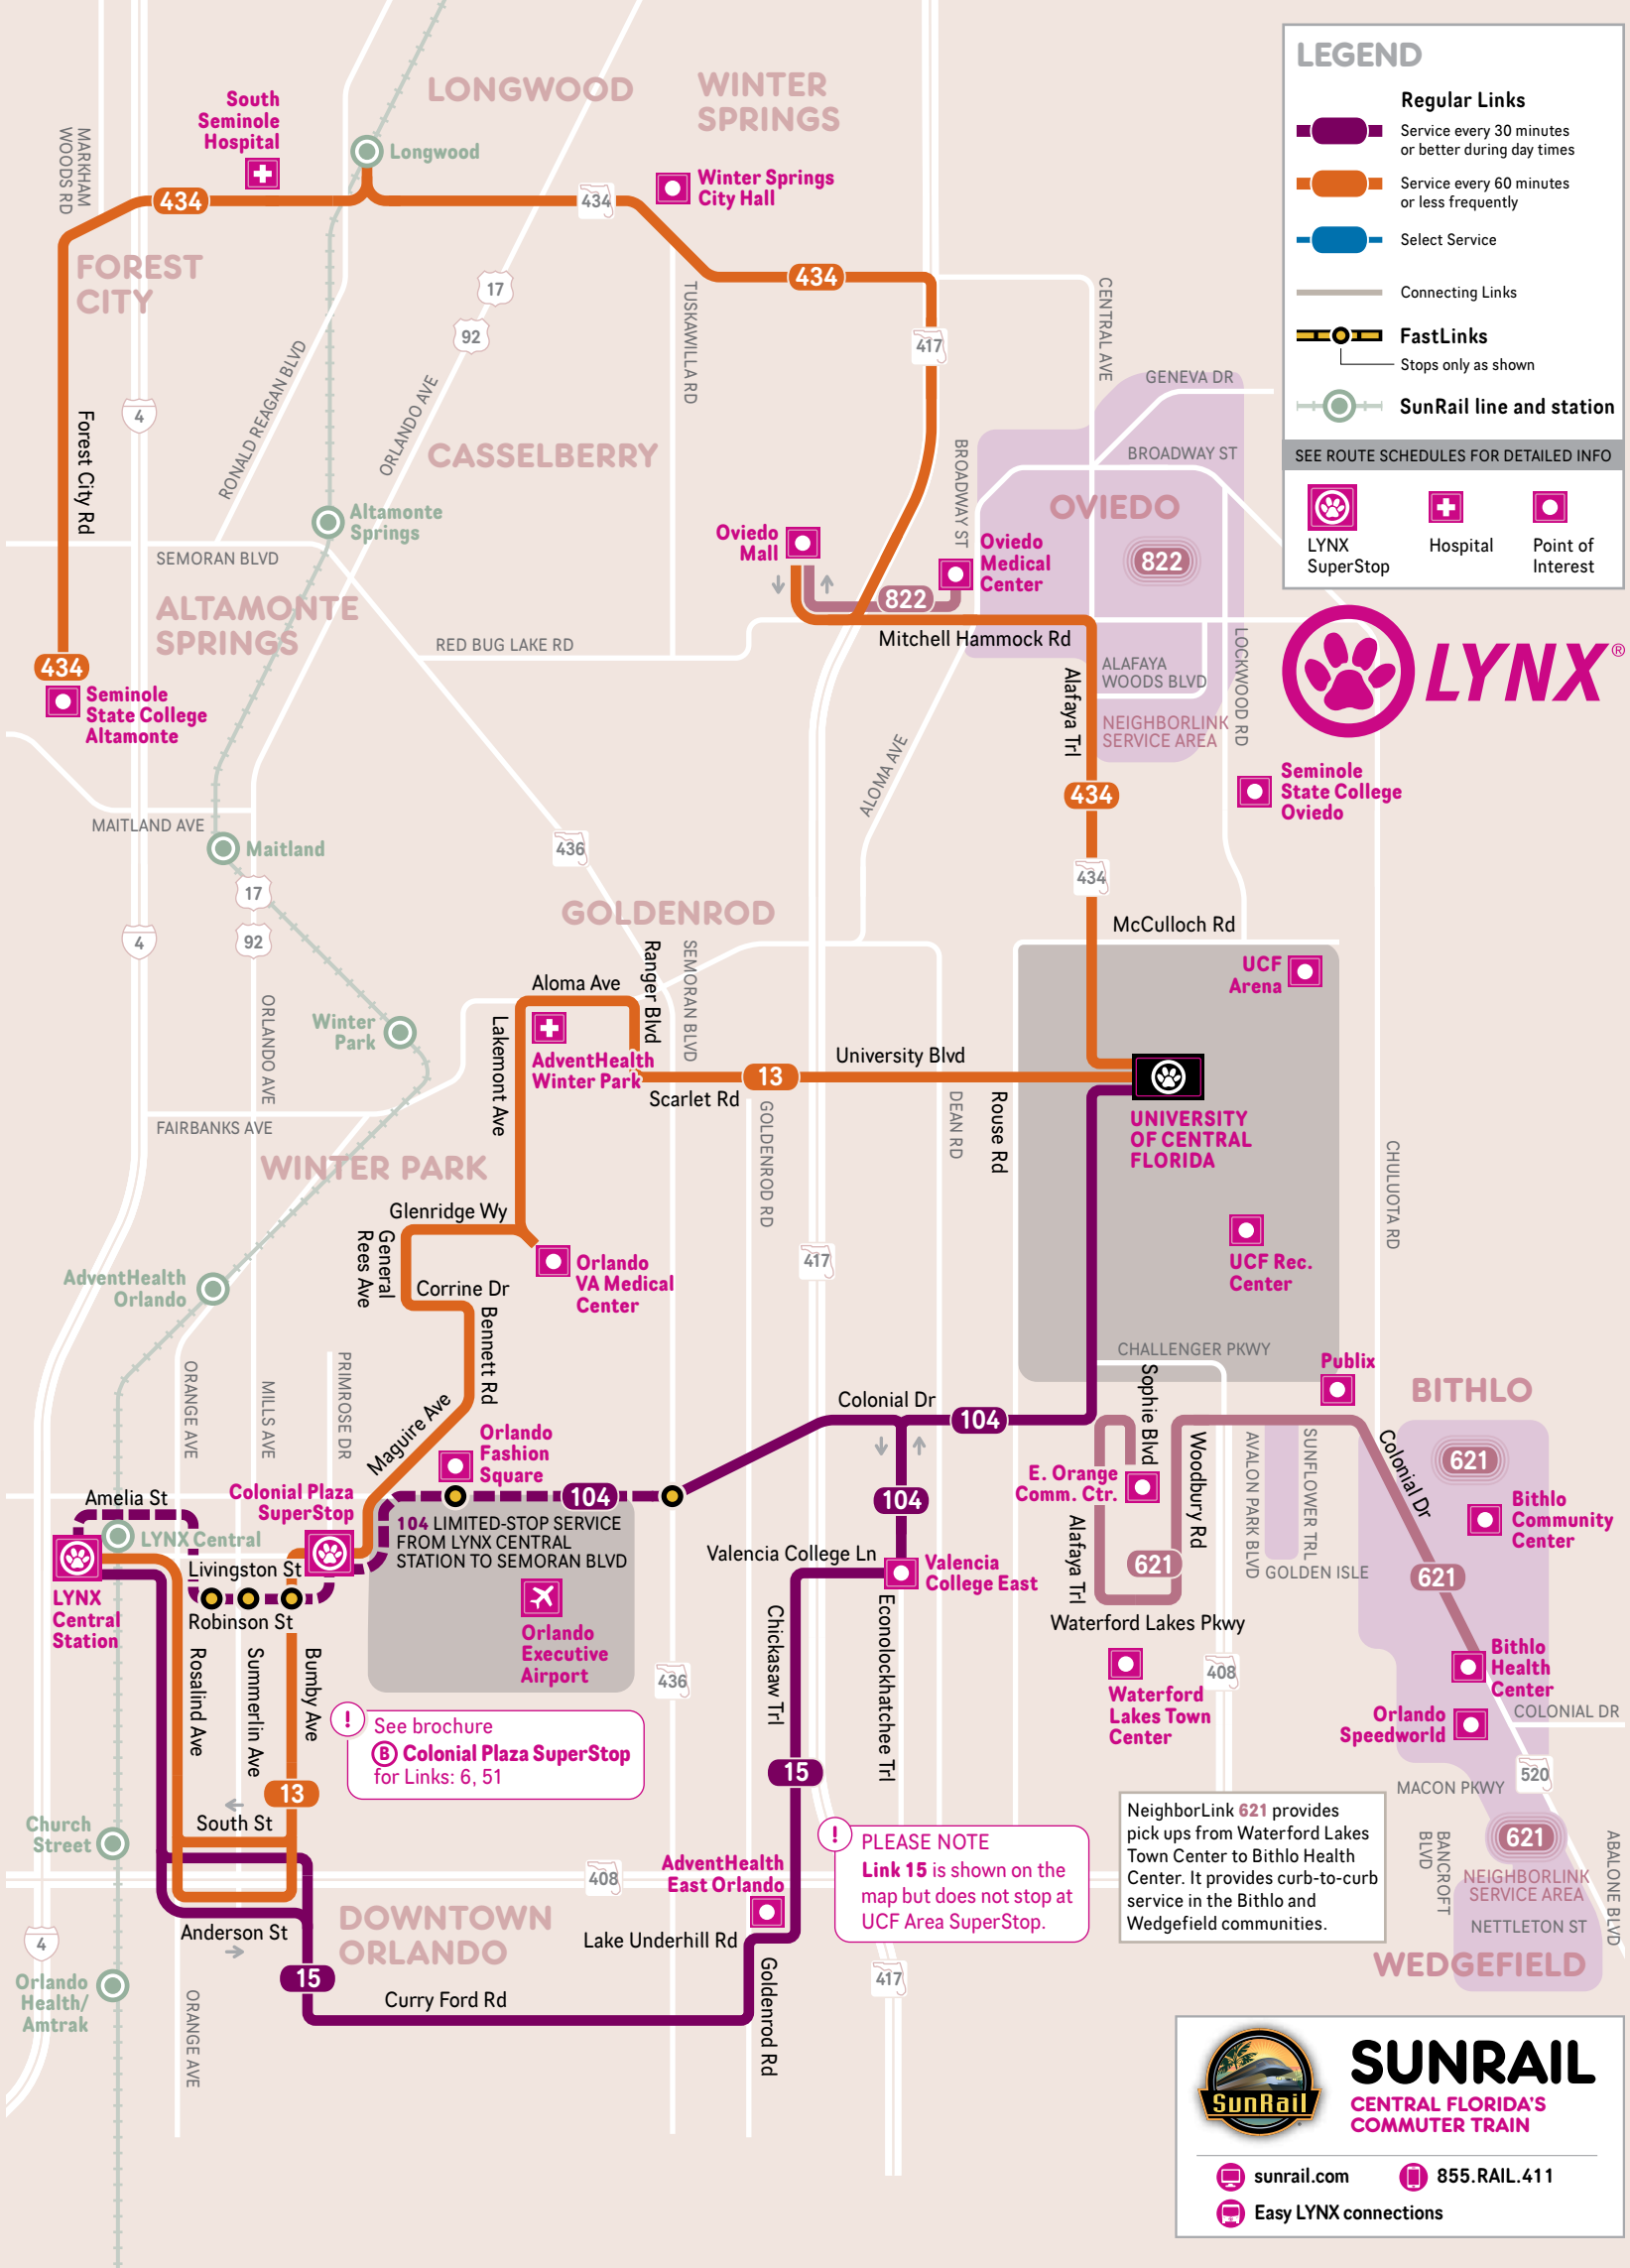

UCF AREA

Schematic Map
Not to Scale

LEGEND

- Regular Links**
 - Service every 30 minutes or better during day times
 - Service every 60 minutes or less frequently
 - Select Service
- Connecting Links
- FastLinks**
 - Stops only as shown
- SunRail line and station**

PLEASE NOTE
Link 15 is shown on the
map but does not stop at
UCF Area SuperStop.

NeighborLink 621 provides
pick ups from Waterford Lakes
Town Center to Bithlo Health
Center. It provides curb-to-curb
service in the Bithlo and
Wedgfield communities.

APPROX. FREQ. IN MINS	MON-SAT	SUN/HOL
FIRST TRIP	5:45 am	NO SERVICE
DAY	Scheduled pick-up / drop-off every 60 minutes	
LAST TRIP	6:45 pm	

NeighborLink 621 is based at Colonial Drive and Sophie Boulevard. It provides pick ups along Colonial Drive between Alafaya Trail and the Bithlo Health Center. It operates as a curb-to-curb service within Bithlo, Avalon Park and Wedgfield.

Passengers must call 407-244-0808 at least two hours in advance to arrange a pickup or use the NeighborLink app.

15 OUTBOUND to Valencia College East

MINUTES AFTER THE HOUR	MON-FRI	SAT	SUN/HOL
FIRST TRIP	4:45 am	4:45 am	5:15 am
DAY			
5 am-6 pm	:15, :45	:45	
EVE			
6-7 pm	:15, :45	:15, :45	:15
NIGHT			
7-11 pm	:15	:15	
LAST TRIP	11:15 pm	9:15 pm	8:15 pm